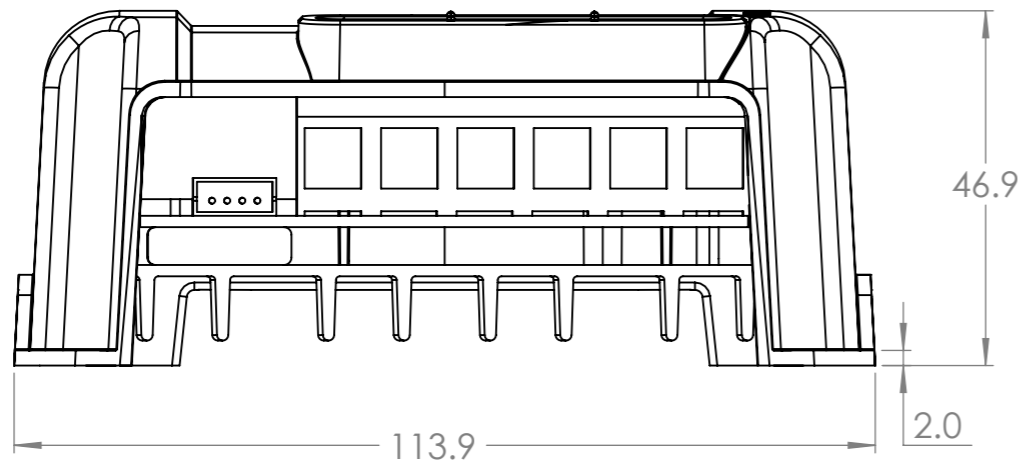

Dimension Drawing - MPPT 100/15	
SCC110015060R	SmartSolar MPPT 100/15 Retail
SCC010015200R	BlueSolar MPPT 100/15 Retail

R2(4x)

Dimensions in mm

victron energy
BLUE POWER