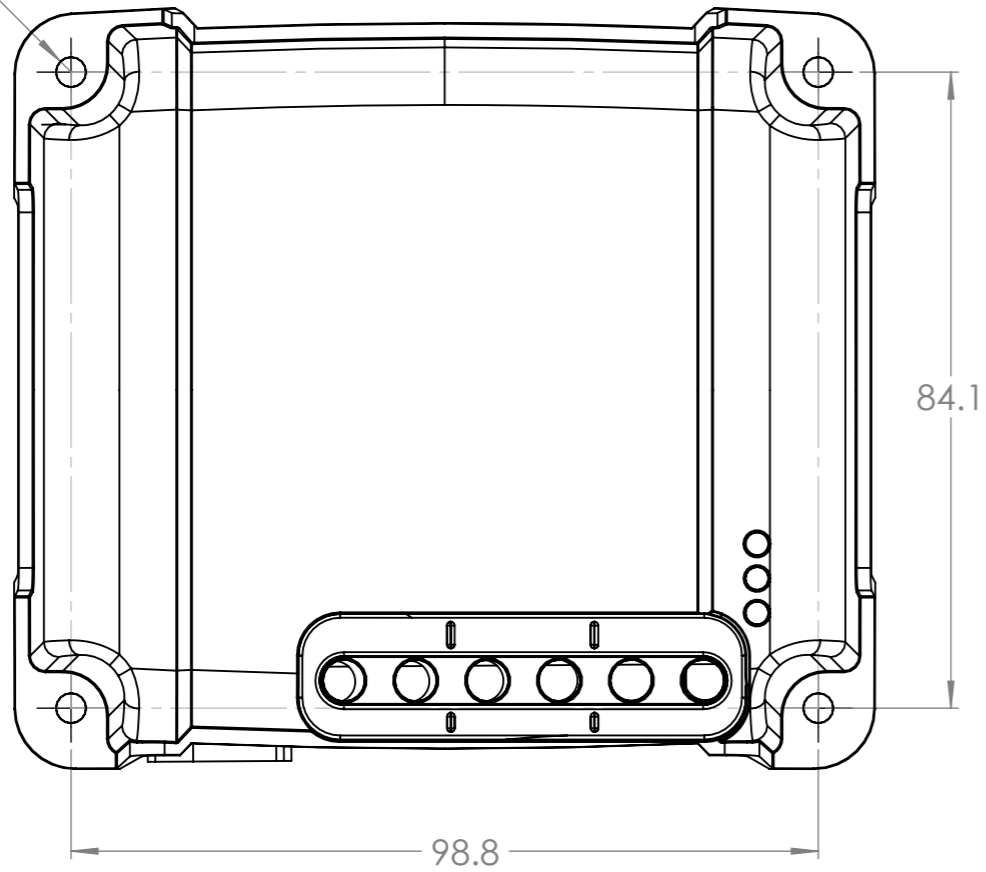

Dimension Drawing - MPPT 100/15	
SCC110015060R	SmartSolar MPPT 100/15 Retail
SCC010015200R	BlueSolar MPPT 100/15 Retail

R2(4x)

Dimensions in mm

victron energy
BLUE POWER