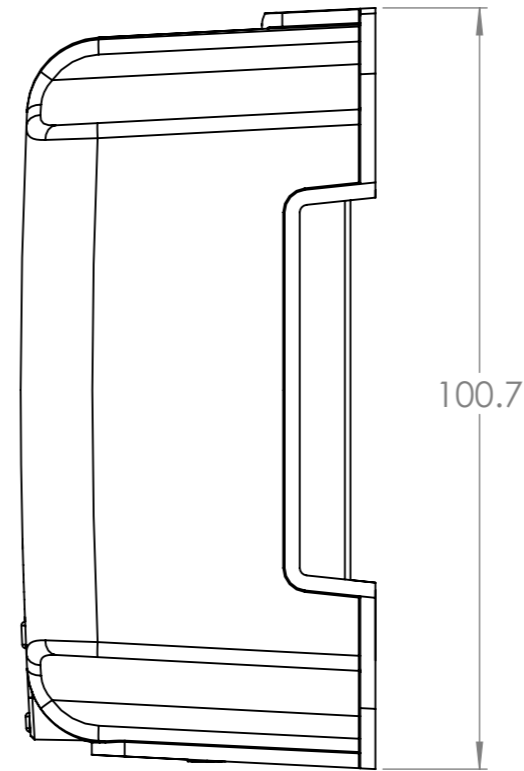

Dimension Drawing - MPPT 100/15	
SCC110015060R	SmartSolar MPPT 100/15 Retail
SCC010015200R	BlueSolar MPPT 100/15 Retail

R2(4x)

Dimensions in mm

victron energy
BLUE POWER