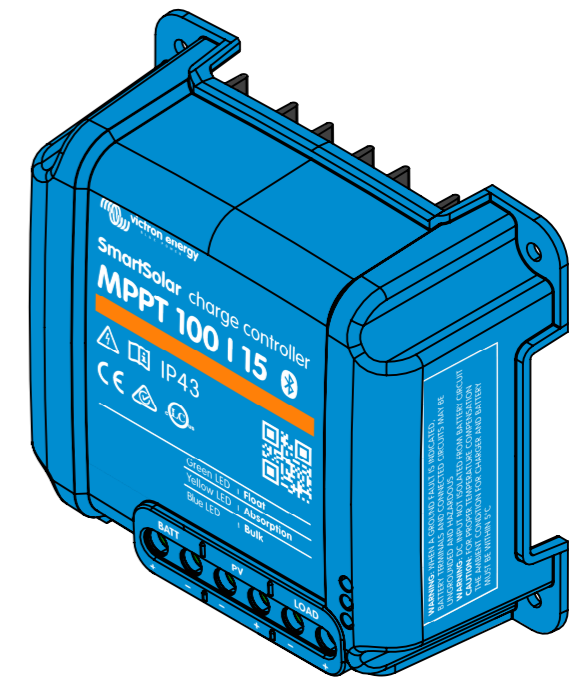

Dimension Drawing - MPPT 100/15	
SCC110015060R	SmartSolar MPPT 100/15 Retail
SCC010015200R	BlueSolar MPPT 100/15 Retail

R2(4x)

Dimensions in mm

victron energy
BLUE POWER